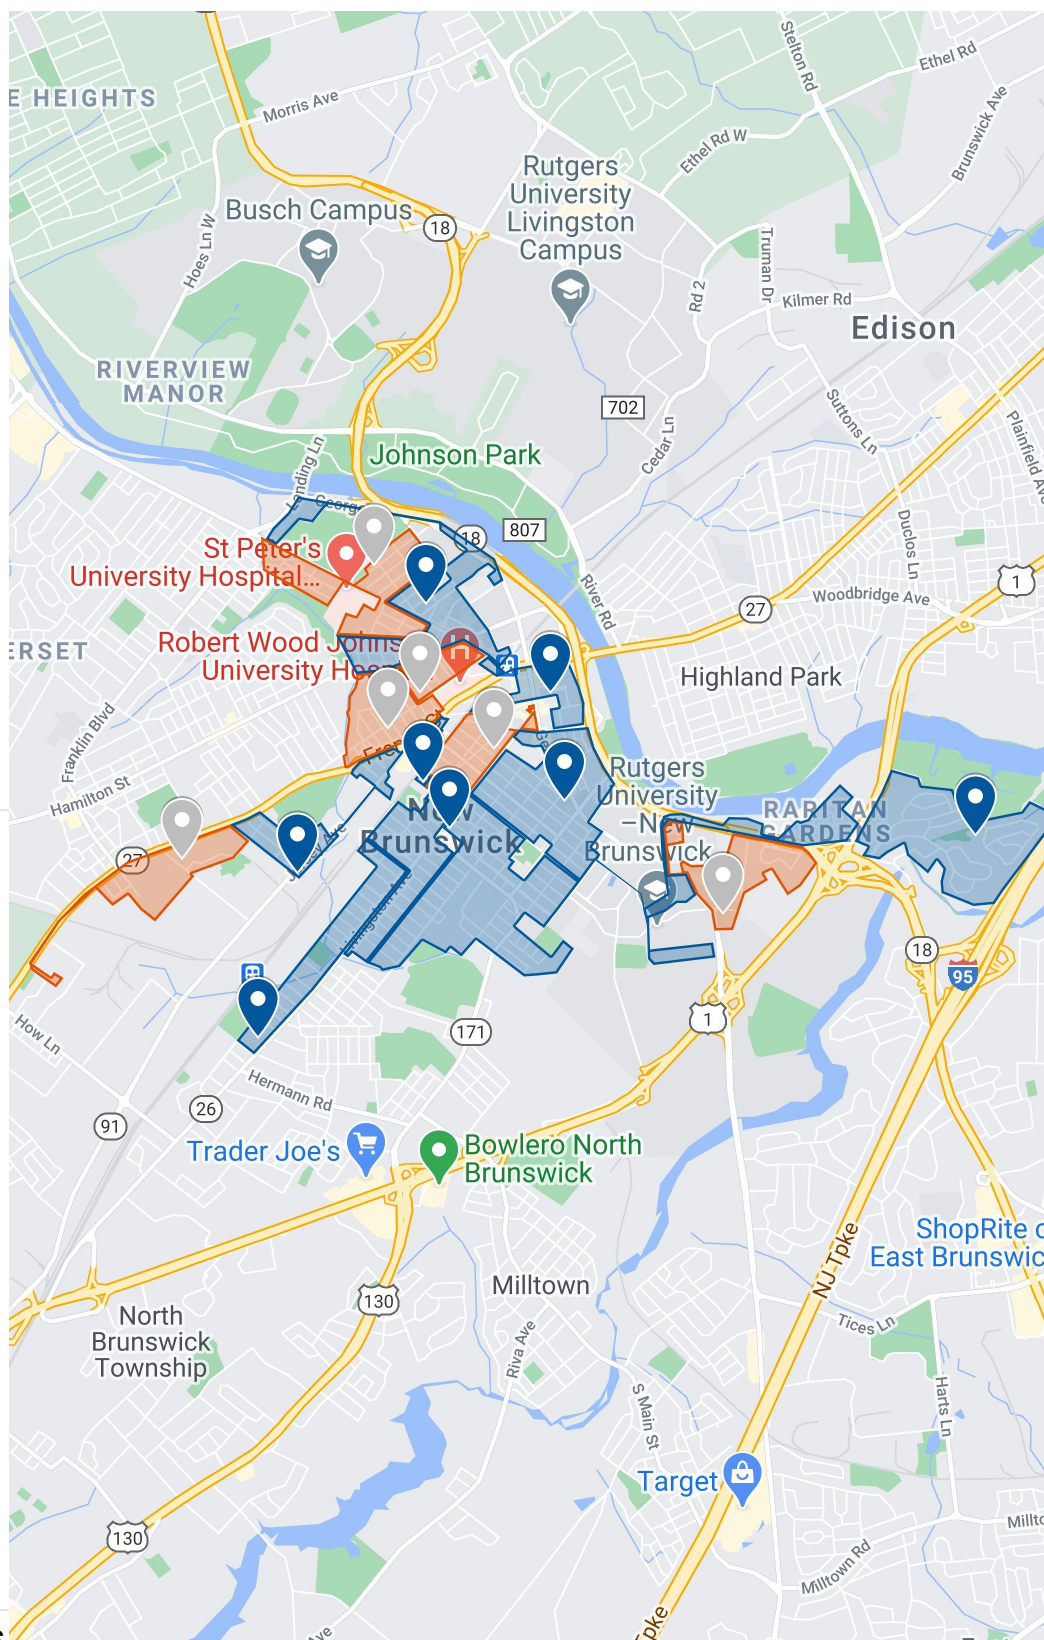

New Brunswick Polling Places

Polling Places

-  Lord Stirling School
-  Woodrow Wilson School
-  Redshaw School
-  Board of Education Office
-  Middle School
-  Public Works Garage
-  Lincoln School
-  First Reformed Church
-  Providence Square
-  RU Labor Education Center
-  Roosevelt School
-  Housing Authority Office
-  Hungarian Heritage Center
-  Senior Center

Districts

-  Lord Stirling School
-  Woodrow Wilson School
-  Redshaw School
-  Board of Education Office
-  Middle School
-  Public Works Garage
-  First Reformed Church
-  Lincoln School
-  RU Labor Education Center
-  Roosevelt School
-  Housing Authority Office
-  Hungarian Heritage Center
-  Providence Square
-  Senior Center

Blue areas are where residents can still vote at their normal polling places. Polling locations for the red areas are proposed to be eliminated for the April 2021 election.